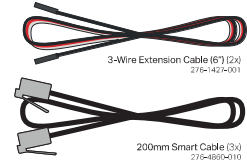

200mm Smart Cable (3x)
276-8895-010